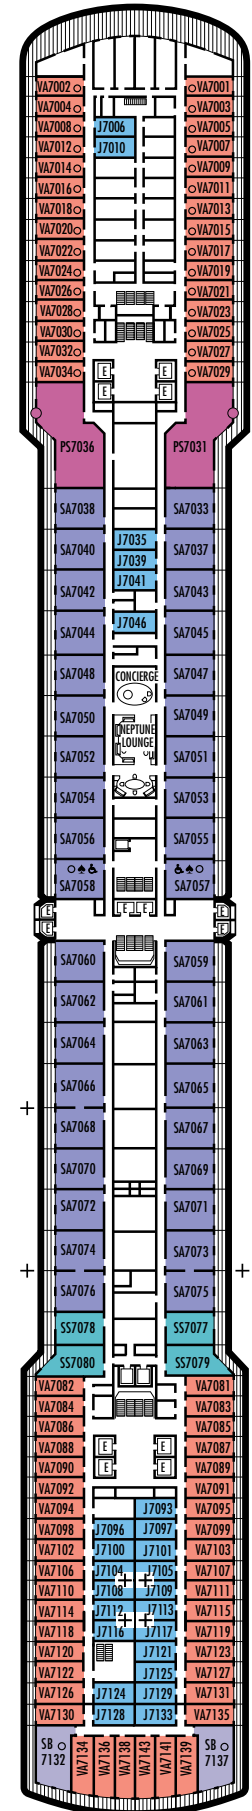

VERANDAH SUITES

PS
Penthouse Verandah Suites: Bedroom with 1 king-size bed, oversize whirlpool bath & shower & additional shower stall, living room, dining room, dressing room, private verandah with whirlpool, pantry, 1 sofa bed for 2 persons, microwave, refrigerator, guest toilet, private stereo system, floor-to-ceiling windows. Approximately 1,357 sq. ft. including verandah.

SA SB
Deluxe Verandah Suites: 2 lower beds convertible to 1 king-size bed, bathroom with dual-sink vanity, full-size whirlpool bath & shower & additional shower stall, large sitting area, dressing room, private verandah, 1 sofa bed for 2 persons, floor-to-ceiling windows. Approximately 506–590 sq. ft. including verandah.

SS
Superior Verandah Suites: 2 lower beds convertible to 1 queen-size bed, bathroom with dual-sink vanity, full-size whirlpool bath & shower & additional shower stall, large sitting area, private verandah, 1 sofa bed for 1 person, floor-to-ceiling windows. Approximately 273–456 sq. ft. including verandah.

VERANDAH STATEROOMS

VA
Deluxe Verandah Ocean-view: 2 lower beds convertible to 1 queen-size bed, bathtub & shower, sitting area, private verandah, floor-to-ceiling windows. Approximately 213–379 sq. ft. including verandah.

INTERIOR STATEROOMS

J
Large or Standard: 2 lower beds convertible to 1 queen-size bed, shower. Approximately 141–284 sq. ft.