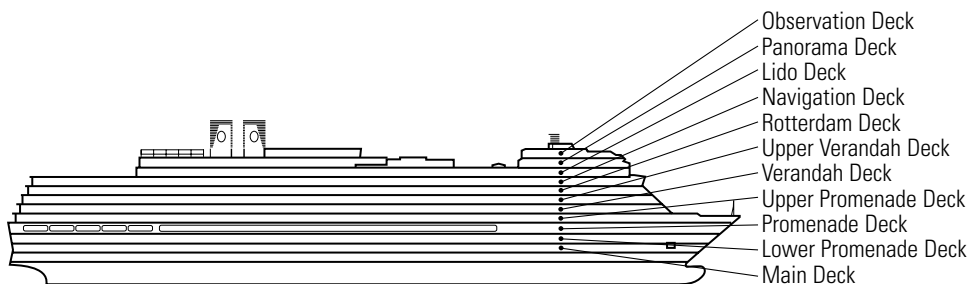

VERANDAH SUITES

PS
Penthouse Verandah Suites: Bedroom with 1 king-size bed, oversize whirlpool bath & shower & additional shower stall, living room, dining room, dressing room, private verandah with whirlpool, pantry, 1 sofa bed for 2 persons, microwave, refrigerator, guest toilet, private stereo system, floor-to-ceiling windows. Approximately 1,357 sq. ft. including verandah.

SA SB
Deluxe Verandah Suites: 2 lower beds convertible to 1 king-size bed, bathroom with dual-sink vanity, full-size whirlpool bath & shower & additional shower stall, large sitting area, dressing room, private verandah, 1 sofa bed for 2 persons, floor-to-ceiling windows. Approximately 506–590 sq. ft. including verandah.

SS
Superior Verandah Suites: 2 lower beds convertible to 1 queen-size bed, bathroom with dual-sink vanity, full-size whirlpool bath & shower & additional shower stall, large sitting area, private verandah, 1 sofa bed for 1 person, floor-to-ceiling windows. Approximately 273–456 sq. ft. including verandah.

VERANDAH STATEROOMS

VA
Deluxe Verandah Ocean-view: 2 lower beds convertible to 1 queen-size bed, bathtub & shower, sitting area, private verandah, floor-to-ceiling windows. Approximately 213–379 sq. ft. including verandah.

INTERIOR STATEROOMS

J
Large or Standard: 2 lower beds convertible to 1 queen-size bed, shower. Approximately 141–284 sq. ft.