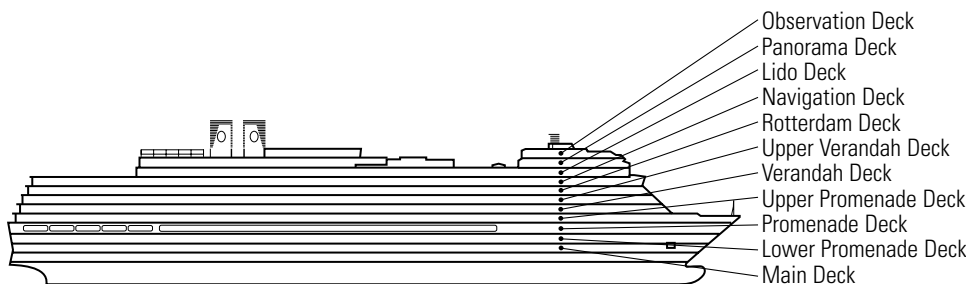

VERANDAH SUITES

SB SC

Deluxe Verandah Suites: 2 lower beds convertible to 1 king-size bed, bathroom with dual-sink vanity, full-size whirlpool bath & shower & additional shower stall, large sitting area, dressing room, private verandah, 1 sofa bed for 2 persons, floor-to-ceiling windows. Approximately 506–590 sq. ft. including verandah.

SS

Superior Verandah Suites: 2 lower beds convertible to 1 queen-size bed, bathroom with dual-sink vanity, full-size whirlpool bath & shower & additional shower stall, large sitting area, private verandah, 1 sofa bed for 1 person, floor-to-ceiling windows. Approximately 273–456 sq. ft. including verandah.

VERANDAH STATEROOMS

VA VB

Deluxe Verandah Ocean-view: 2 lower beds convertible to 1 queen-size bed, bathtub & shower, sitting area, private verandah, floor-to-ceiling windows. Approximately 213–379 sq. ft. including verandah.

OCEAN-VIEW STATEROOMS

F

Large: 2 lower beds convertible to 1 queen-size bed, bathtub & shower. Approximately 169–267 sq. ft.

INTERIOR STATEROOMS

I

Large: 2 lower beds convertible to 1 queen-size bed, shower. Approximately 141–284 sq. ft.

K

Large or Standard: 2 lower beds convertible to 1 queen-size bed, shower. Approximately 141–284 sq. ft.

L

Standard: 2 lower beds convertible to 1 queen-size bed, shower. Approximately 141–284 sq. ft.