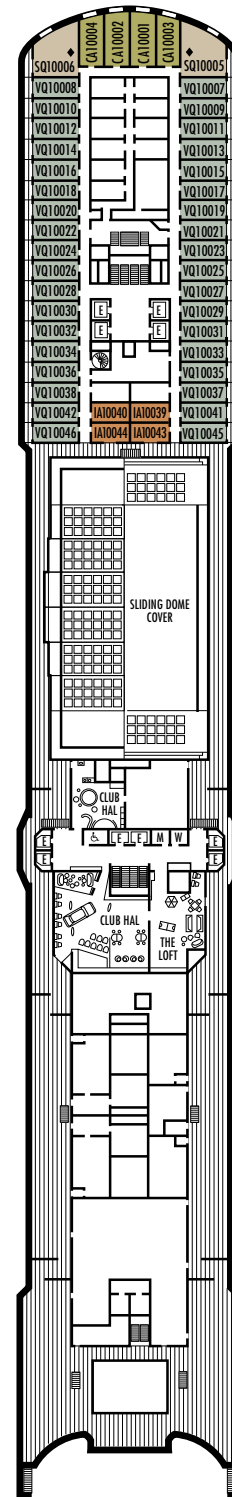

VERANDAH SPA SUITES

■ SQ

Deluxe Verandah Spa Suites: 2 lower beds convertible to 1 king-size bed, bathroom with dual-sink vanity, full-size whirlpool bath & shower & additional shower stall, large sitting area, dressing room, private verandah, 1 sofa bed for 2 persons, floor-to-ceiling windows. Approximately 506–590 sq. ft. including verandah.

VERANDAH SPA STATEROOMS

■ VQ

Deluxe Verandah Ocean-view Spa: 2 lower beds convertible to 1 queen-size bed, bathtub & shower, sitting area, private verandah, floor-to-ceiling windows. Approximately 213–379 sq. ft. including verandah.

OCEAN-VIEW SPA STATEROOMS

■ CA

Large Ocean-view Spa: 2 lower beds convertible to 1 queen-size bed, bathtub & shower. Approximately 169–267 sq. ft.

INTERIOR SPA STATEROOMS

■ IA

Standard Interior Spa: 2 lower beds convertible to 1 queen-size bed, shower. Staterooms IA10043 and IA10044 have fully obstructed windows. Approximately 141–284 sq. ft.