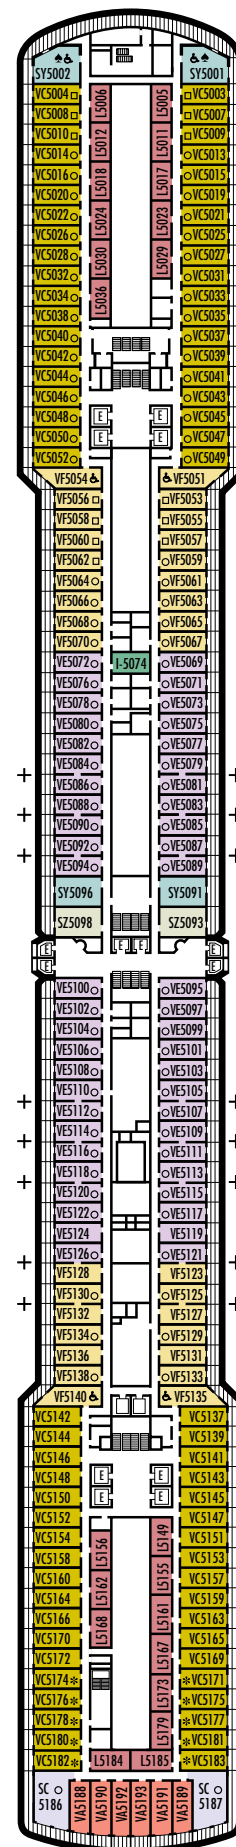

### INTERIOR STATEROOMS

K

**Large or Standard:** 2 lower beds convertible to 1 queen-size bed, shower. Approximately 141–284 sq. ft.

M MM N

**Standard:** 2 lower beds convertible to 1 queen-size bed, shower. Approximately 141–284 sq. ft.

#### VA VC VE VF

**Deluxe Verandah Ocean-view:** 2 lower beds convertible to 1 queen-size bed, bathtub & shower, sitting area, private verandah, floor-to-ceiling windows. Approximately 213–379 sq. ft. including verandah.

#### I

**Large:** 2 lower beds convertible to 1 queen-size bed, shower. Approximately 141–284 sq. ft.

#### L

**Standard:** 2 lower beds convertible to 1 queen-size bed, shower. Approximately 141–284 sq. ft.