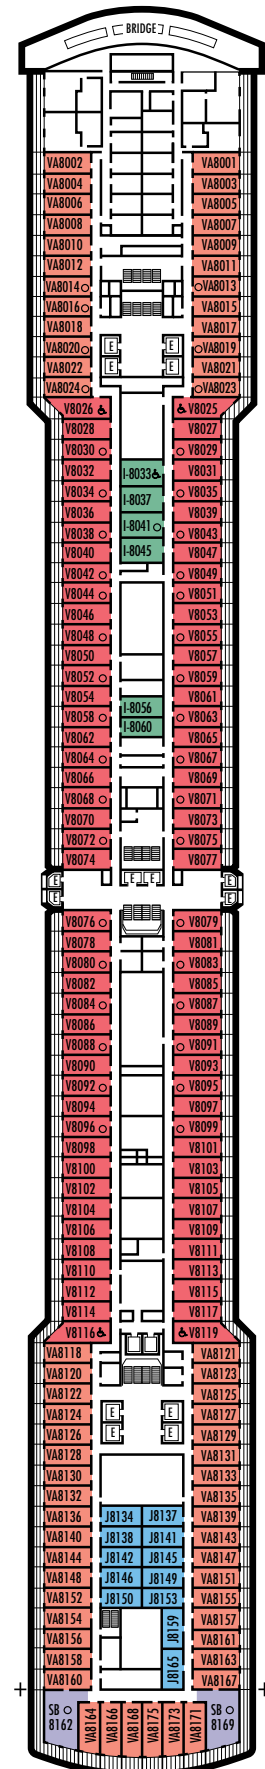

VERANDAH SUITES

SB
Deluxe Verandah Suites: 2 lower beds convertible to 1 king-size bed, bathroom with dual-sink vanity, full-size whirlpool bath & shower & additional shower stall, large sitting area, dressing room, private verandah, 1 sofa bed for 2 persons, floor-to-ceiling windows. Approximately 506–590 sq. ft. including verandah.

VERANDAH STATEROOMS

V VA
Deluxe Verandah Ocean-view: 2 lower beds convertible to 1 queen-size bed, bathtub & shower, sitting area, private verandah, floor-to-ceiling windows. Approximately 213–379 sq. ft. including verandah.

INTERIOR STATEROOMS

I
Large: 2 lower beds convertible to 1 queen-size bed, shower. Approximately 141–284 sq. ft.

J
Large or Standard: 2 lower beds convertible to 1 queen-size bed, shower. Approximately 141–284 sq. ft.