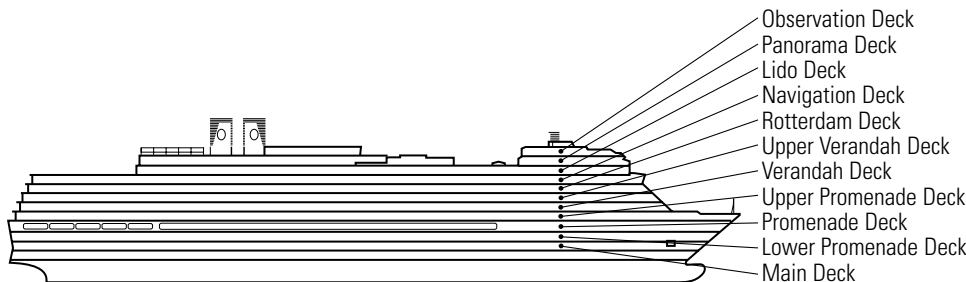

ms Nieuw Amsterdam

DECK PLANS & STATEROOMS

The deck plans are color-coded by category of stateroom, and the category letter precedes the stateroom number in each room. All staterooms are equipped with flat-panel television, DVD player, mini-bar, mini-safe, data port, telephone and multi-channel music.

Important Note: Not all staterooms within each category have the same furniture configuration and/or facilities. Appropriate symbols within the rooms on the deck plans describe differences from the stateroom descriptions below.

All information is subject to change.

STATEROOM SYMBOL LEGEND

- Triple (2 lower beds, 1 sofa bed)
- Quad (2 lower beds, 1 sofa bed, 1 upper)
- △ Partial sea view
- × Fully obstructed view
- + Connecting rooms
- Shower only
- ♠ Single sink vanity
- Staterooms have solid steel verandah railings instead of clear-view Plexiglas® railings
- ♿ Staterooms SA7058 and SA7057 are wheelchair accessible, bathtub and roll-in shower. Staterooms V8119, V8116, I-8033, V8026, V8025, VB6052, VB6049, VA6002, VA6001, VF5140, VF5135, VF5054, VF5051, SY5002, SY5001, VD4134, VD4131, H4092, H4089, VD4052, VD4051, D1100, D1099, C1082, C1081, J1074, N1012 & N1011 are wheelchair accessible, roll-in shower only.