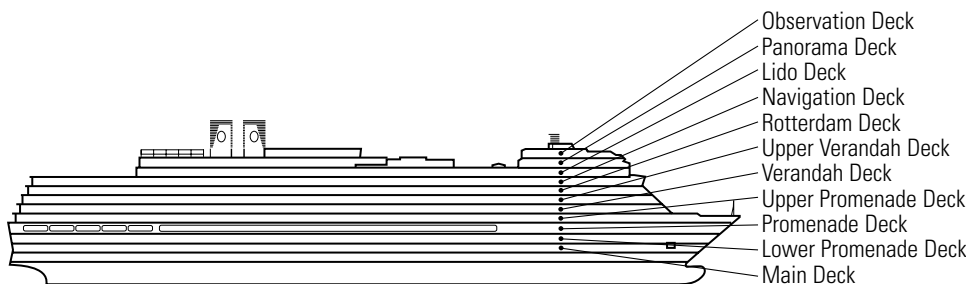

VERANDAH SUITES

SB
Deluxe Verandah Suites: 2 lower beds convertible to 1 king-size bed, bathroom with dual-sink vanity, full-size whirlpool bath & shower & additional shower stall, large sitting area, dressing room, private verandah, 1 sofa bed for 2 persons, floor-to-ceiling windows. Approximately 506–590 sq. ft. including verandah.

VERANDAH STATEROOMS

V VA
Deluxe Verandah Ocean-view: 2 lower beds convertible to 1 queen-size bed, bathtub & shower, sitting area, private verandah, floor-to-ceiling windows. Approximately 213–379 sq. ft. including verandah.

INTERIOR STATEROOMS

I
Large: 2 lower beds convertible to 1 queen-size bed, shower. Approximately 141–284 sq. ft.

J
Large or Standard: 2 lower beds convertible to 1 queen-size bed, shower. Approximately 141–284 sq. ft.