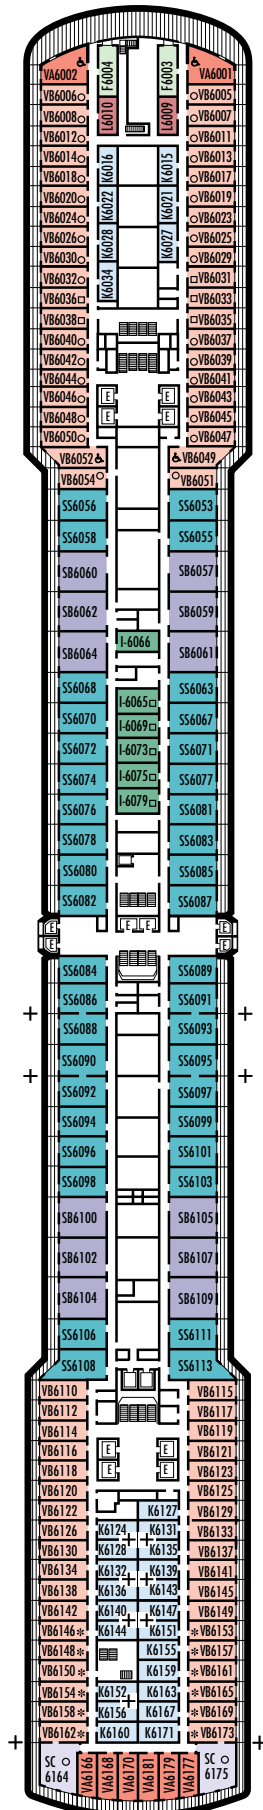

H HH

**Large:** 2 lower beds convertible to 1 queen-size bed, bathtub & shower. All H- & HH-category staterooms have fully obstructed views. Approximately 169–267 sq. ft.

### INTERIOR STATEROOMS

K

**Large or Standard:** 2 lower beds convertible to 1 queen-size bed, shower. Approximately 141–284 sq. ft.

M MM N

**Standard:** 2 lower beds convertible to 1 queen-size bed, shower. Approximately 141–284 sq. ft.

#### L

**Standard:** 2 lower beds convertible to 1 queen-size bed, shower. Approximately 141–284 sq. ft.

**L**

**Standard:** 2 lower beds convertible to 1 queen-size bed, shower. Approximately 141–284 sq. ft.