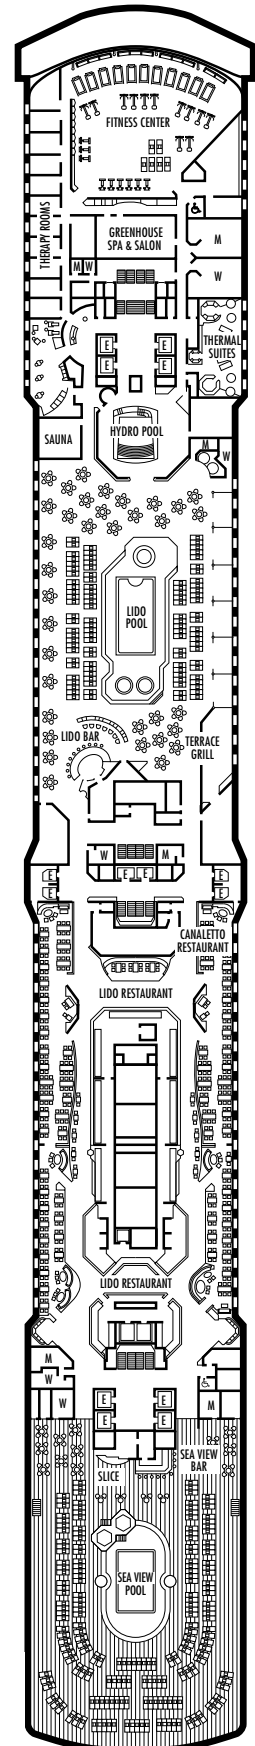

ms Nieuw Amsterdam

DECK PLANS & STATEROOMS

The deck plans are color-coded by category of stateroom, and the category letter precedes the stateroom number in each room. All staterooms are equipped with flat-panel television, DVD player, mini-bar, mini-safe, data port, telephone and multi-channel music.

Important Note: Not all staterooms within each category have the same furniture configuration and/or facilities. Appropriate symbols within the rooms on the deck plans describe differences from the stateroom descriptions below.

All information is subject to change.

STATEROOM SYMBOL LEGEND

- Triple (2 lower beds, 1 sofa bed)
- Quad (2 lower beds, 1 sofa bed, 1 upper)
- △ Partial sea view
- × Fully obstructed view
- + Connecting rooms
- Shower only
- ♠ Single sink vanity
- Staterooms have solid steel verandah railings instead of clear-view Plexiglas® railings
- ♿ Staterooms SA7058 and SA7057 are wheelchair accessible, bathtub and roll-in shower. Staterooms V8119, V8116, I-8033, V8026, V8025, VB6052, VB6049, VA6002, VA6001, VF5140, VF5135, VF5054, VF5051, SY5002, SY5001, VD4134, VD4131, H4092, H4089, VD4052, VD4051, D1100, D1099, C1082, C1081, J1074, N1012 & N1011 are wheelchair accessible, roll-in shower only.