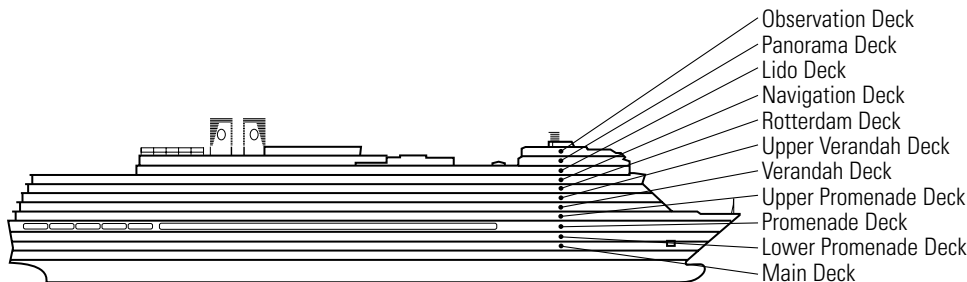

ms Nieuw Amsterdam

DECK PLANS & STATEROOMS

The deck plans are color-coded by category of stateroom, and the category letter precedes the stateroom number in each room. All staterooms are equipped with flat-panel television, DVD player, mini-bar, mini-safe, data port, telephone and multi-channel music.

Important Note: Not all staterooms within each category have the same furniture configuration and/or facilities. Appropriate symbols within the rooms on the deck plans describe differences from the stateroom descriptions below.

All information is subject to change.

STATEROOM SYMBOL LEGEND

- Triple (2 lower beds, 1 sofa bed)
- Quad (2 lower beds, 1 sofa bed, 1 upper)
- △ Partial sea view
- × Fully obstructed view
- + Connecting rooms
- Shower only
- ♠ Single sink vanity
- Staterooms have solid steel verandah railings instead of clear-view Plexiglas® railings
- ♿ Staterooms SA7058 and SA7057 are wheelchair accessible, bathtub and roll-in shower. Staterooms V8119, V8116, I-8033, V8026, V8025, VB6052, VB6049, VA6002, VA6001, VF5140, VF5135, VF5054, VF5051, SY5002, SY5001, VD4134, VD4131, H4092, H4089, VD4052, VD4051, D1100, D1099, C1082, C1081, J1074, N1012 & N1011 are wheelchair accessible, roll-in shower only.