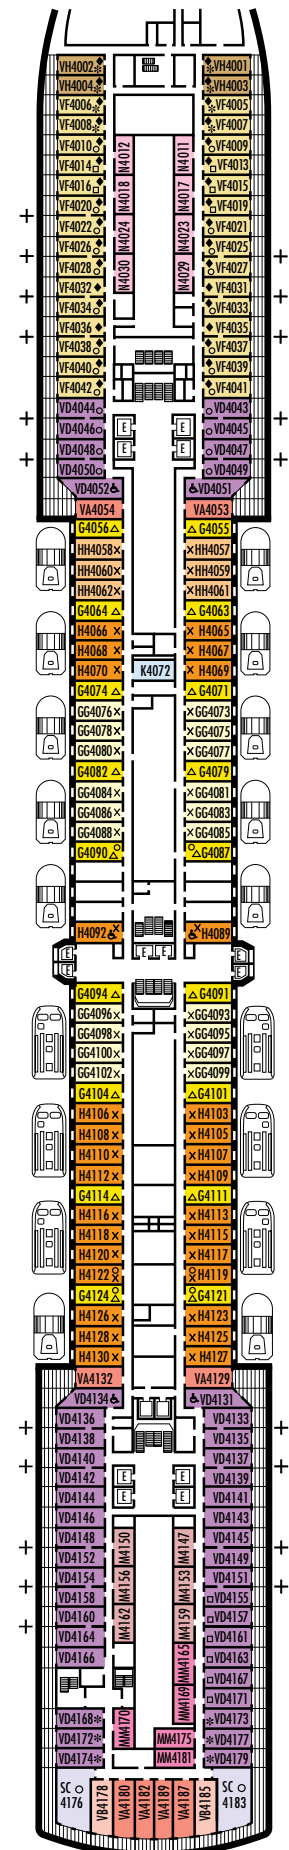

DECK 4—UPPER PROMENADE DECK

Staterooms 4001–4189